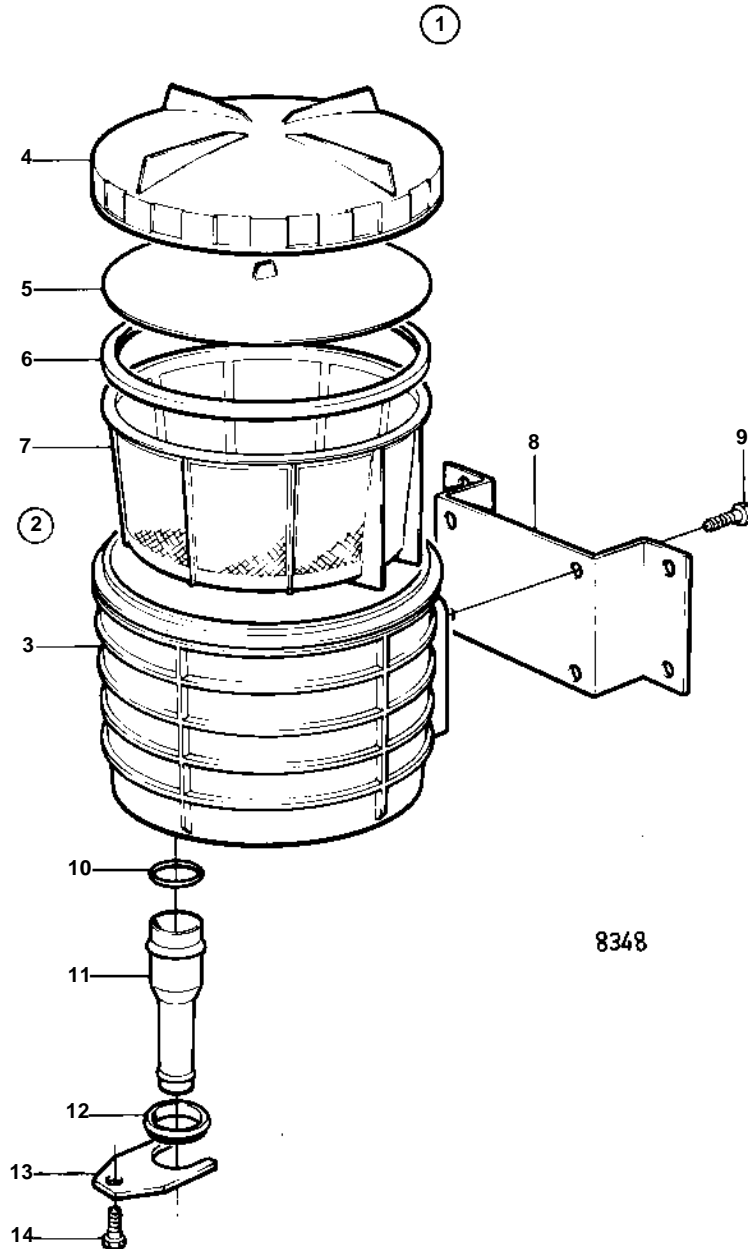

MD40A,TMD40A,TMD40B,TMD40C,TAMD40A,TAMD40B

MD40A,TMD40A,TMD40B,TMD40C,TAMD40A,TAMD40B

REF	PART NO.	QTY	DESCRIPTION	NOTES
1	846162	1	Mounting kit	REPL BY 838315
2		1	· SEA WATER STRAINER	
3	845338	1	· · Strainer housing	
4	845317	1	· · Cover	
5	845328	1	· · Pressure plate	
6	838977	1	· · Rubber seal	(845329)
7	845327	1	· · Strainer	
8	845960	1	· Bracket	
9	940199	4	· Screw	
10	845354	2	· Sealing ring	
11	847002	2	· Hose connection	MD40, TMD40
11	845357	2	· Coolant pipe	TAMD40
12	847017	2	· Retainer	
13	847018	2	· Brace	
14	940199	2	· Screw	